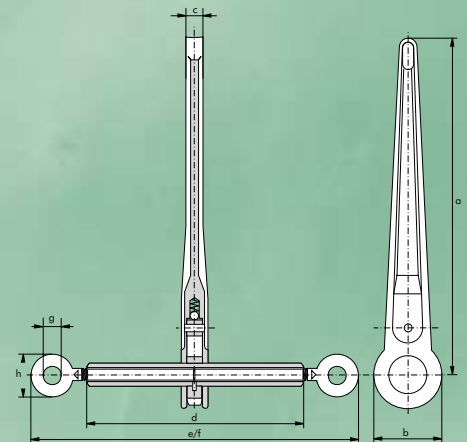

Green Pin[®]

Ratchet type loadbinder in accordance with EN 12195-3

- Sizes 8, 10, 13 and 16 mm
- Marking in English and German
- With unscrew security device
- Painted red
- Grade 8
- Also available without hook and link

Green Pin®
your reliable partner...

Green Pin® ratchet type loadbinder, with hooks

Technical data P-7170

Chain Size	Length	Dia-meter	Thick-ness	Length Barrel	Length Open	Length Closed	Width	Take-up	Lashing Capacity	Proof Load	Breaking Load	Weight Per PCE
mm	a	b	c	d	e	f	g	mm	tons	tons	tons	kg
8	355	66	16	252	742	573	11	169	4	5	8	4.5
10	355	66	16	252	789	620	13	169	6.3	7.9	12.6	5.4
13	355	66	16	252	866	703	17	163	10	12.5	21.2	7.7
16	355	66	16	252	892	733	20	159	16	20	32.2	10.2

Green Pin® ratchet type loadbinder, without hooks

Technical data P-7190

Chain Size	Length	Dia-meter	Thick-ness	Length Barrel	Length Open	Length Closed	Diameter Eye Inside	Diameter Eye Outside	Take-up	Lashing Capacity	Proof Load	Breaking Load	Weight Per PCE
mm	a	b	c	d	e	f	g	h	mm	tons	tons	tons	kg
8	355	66	16	252	513	344	20	52	169	4	5	8	3.8
10	355	66	16	252	513	344	20	52	169	6.3	7.9	12.6	4.6
13	355	66	16	252	513	350	26	60	163	10	12.5	21.2	6.9
16	355	66	16	252	511	352	26	64	159	16	20	32.2	9.3