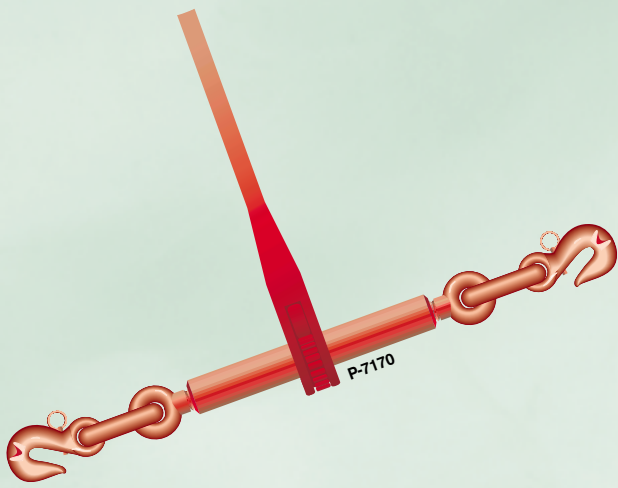

Green Pin[®]

Ratchet type loadbinder in accordance with EN 12195-3

- Sizes 8, 10, 13 and 16 mm
- Marking in English and German
- With unscrew security device
- Painted red
- Grade 8
- Also available without hook and link

**NEW
model!**

Reinforced hooks with chain locking pin

VAN BEEST

W O R L D W I D E

To ensure the high and steady quality of our **Green Pin®** products, Van Beest is certified according to the latest ISO norm, 9001:2000. This is implemented in all aspects of our organization, from the purchase of the raw material to the education of our staff and the quality inspections during the production process. The combination of the right material and a balanced heat treatment, results in a high quality product with optimal strength and ductility.

Green Pin®
your reliable partner...

Green Pin® ratchet type loadbinder, with hooks

Technical data P-7170

Chain Size	Length	Dia-meter	Thick-ness	Length Barrel	Length Open	Length Closed	Width	Take-up	Lashing Capacity	Proof Load	Breaking Load	Weight Per PCE
mm	a	b	c	d	e	f	g	mm	tons	tons	tons	kg
8	355	66	16	252	742	573	11	169	4	5	8	4.5
10	355	66	16	252	789	620	13	169	6.3	7.9	12.6	5.4
13	355	66	16	252	866	703	17	163	10	12.5	21.2	7.7
16	355	66	16	252	892	733	20	159	16	20	32.2	10.2

Green Pin® ratchet type loadbinder, without hooks

Technical data P-7190

Chain Size	Length	Dia-meter	Thick-ness	Length Barrel	Length Open	Length Closed	Diameter Eye Inside	Diameter Eye Outside	Take-up	Lashing Capacity	Proof Load	Breaking Load	Weight Per PCE
mm	a	b	c	d	e	f	g	h	mm	tons	tons	tons	kg
8	355	66	16	252	513	344	20	52	169	4	5	8	3.8
10	355	66	16	252	513	344	20	52	169	6.3	7.9	12.6	4.6
13	355	66	16	252	513	350	26	60	163	10	12.5	21.2	6.9
16	355	66	16	252	511	352	26	64	159	16	20	32.2	9.3