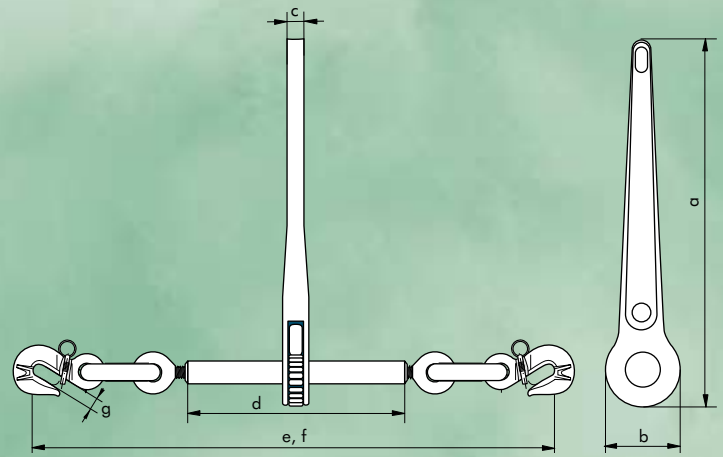

Green Pin[®]

Ratchet type loadbinder in accordance with EN 12195-3

- Sizes 8, 10, 13 and 16 mm
- Marking in English and German
- With unscrew security device
- Painted red
- Grade 8
- Also available without hook and link

Make sure you are using the original **Green Pin®** product by checking the marking on the loadbinder.

Please make sure you use genuine **Green Pin®** products; after all, you would not want to find yourself risking lives and loads by using a copy!

Green Pin®
your reliable partner...

Green Pin® ratchet type loadbinder, with hooks

Technical data P-7170

Chain Size	Length	Dia-meter	Thick-ness	Length Barrel	Length Open	Length Closed	Width	Take-up	Lashing Capacity	Proof Load	Breaking Load	Weight Per PCE
mm	a	b	c	d	e	f	g	mm	tons	tons	tons	kg
8	355	66	16	252	742	573	11	169	4	5	8	4.5
10	355	66	16	252	789	620	13	169	6.3	7.9	12.6	5.4
13	355	66	16	252	866	703	17	163	10	12.5	21.2	7.7
16	355	66	16	252	892	733	20	159	16	20	32.2	10.2

Green Pin® ratchet type loadbinder, without hooks

Technical data P-7190

Chain Size	Length	Dia-meter	Thick-ness	Length Barrel	Length Open	Length Closed	Diameter Eye Inside	Diameter Eye Outside	Take-up	Lashing Capacity	Proof Load	Breaking Load	Weight Per PCE
mm	a	b	c	d	e	f	g	h	mm	tons	tons	tons	kg
8	355	66	16	252	513	344	20	52	169	4	5	8	3.8
10	355	66	16	252	513	344	20	52	169	6.3	7.9	12.6	4.6
13	355	66	16	252	513	350	26	60	163	10	12.5	21.2	6.9
16	355	66	16	252	511	352	26	64	159	16	20	32.2	9.3