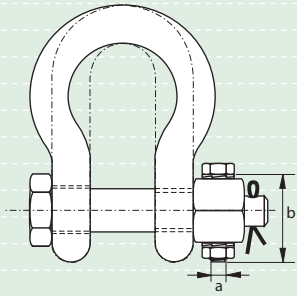

## Green Pin® Heavy Duty Fixed Nut Shackles

Avoid the risk of accidentally releasing a load when it is under dynamic load or when it is exposed to extreme vibrations: use the Green Pin® Heavy Duty Fixed Nut Shackles. The range now extends until 150t WLL making this type of shackle suitable for heavy lifting. Green Pin® Sling Shackles and Green Pin® Wide Mouth Shackles are now also available in a fixed nut version.

The fixed nut consists of an extra AISI 316 securing bolt which is drilled through both the nut and shackle pin. This securing bolt is fastened with two sets of Nord-Lock® washers and a securing nut. These washers lock when subjected to movement and keep the nut safely in position.

## Green Pin® Fixed Nut Shackles

G-4143 Safety bow WLL	G-4133 Safety dee WLL	G-5143 Polar WLL	G-5243 Super WLL	G-4243 Wide Mouth WLL	P-6016 G-6018 P-6011 Heavy Duty WLL	P-6013 Sling WLL	securing bolt thread	securing bolt length	torque
t	t	t	t	t	t	t	a	b	Nm
							mm	mm	
2	2	2	3.3				M6	35	9.2
3.25	3.25	3.25	5				M6	40	9.2
4.75	4.75	4.75	7			7	M6	45	9.2
6.5	6.5	6.5	9.5	4.75		12.5	M8	50	22
8.5	8.5	8.5	12.5	6.5			M8	55	22
9.5	9.5	9.5	15	8.5			M10	60	43
12	12	12	18	9.5		18	M10	65	43
13.5	13.5	13.5	21	12			M10	70	43
						30	M6	75	9.2
17	17	17	30	16			M8	75	22
25	25	25	40	25		40	M8	90	22
35	35	35	55	30		55	M10	100	43
							M10	100	43
42.5	42.5	42.5					M12	110	75
55	55	55	85	55		75	M12	120	75
						125	M12	130	75
85	85	85	120	75		150	M12	140	75
			150		120		M12	150	75
			175		150		M12	160	75