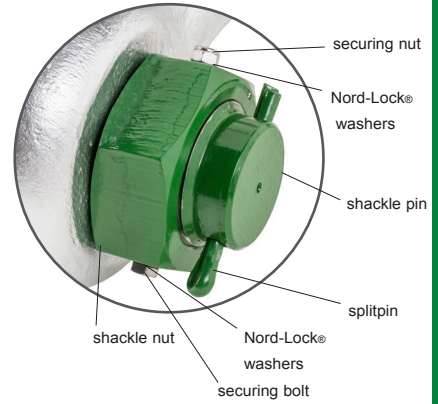

Now available

Green Pin® Heavy Duty Fixed Nut Shackles

Avoid the risk of accidentally releasing a load when it is under dynamic load or when it is exposed to extreme vibrations: use the Green Pin® Heavy Duty Fixed Nut Shackles. The range now extends until 150t WLL making this type of shackle suitable for heavy lifting. Green Pin® Sling Shackles and Green Pin® Wide Mouth Shackles are now also available in a fixed nut version.

The fixed nut consists of an extra AISI 316 securing bolt which is drilled through both the nut and shackle pin. This securing bolt is fastened with two sets of Nord-Lock® washers and a securing nut. These washers lock when subjected to movement and keep the nut safely in position.

All Green Pin® Fixed Nut Shackles are available on request: please contact sales@vanbeest.com.

P-6016