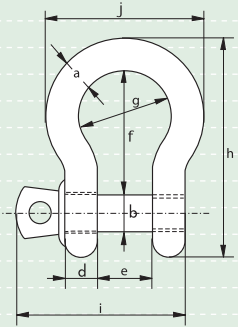

P-4161T

The Green Pin® standard bow shackle with screw collar pins are now also available as a black painted "Theatre" type. The Theatre shackles are specially developed for the use in theatres to securely hang rigging and other accessoires. Because of the black matt finish the shackles will hardly be visible, even when they are in the spotlights.

For more information please contact us: sales@vanbeest.com

Green Pin® Theatre Shackles

bow shackles with screw collar pin

- Material : bow and pin high tensile steel, Grade 6, quenched and tempered
- Safety Factor : MBL equals 6 x WLL
- Standard : EN 13889 and meets performance requirements of US Fed. Spec. RR-C-271 Type IVA Class 2, Grade A
- Finish : painted black matt RAL 7021
- Temperature Range : -40 °C up to +200 °C
- Certification : **2.1** **2.2** **3.1** **MTC^A** **CE**

working load limit	diameter bow	diameter pin	diameter eye	width eye	width inside	length inside	width bow	length	length bolt	width	weight each
t	a	b	c	d	e	f	g	h	i	j	kg
1	10	11	22.5	10	17	36.5	26	63.5	54	46	0.14
1.5	11	13	26.5	11	19	43	29	74	59.5	51	0.19
2	13.5	16	34	13	22	51	32	89	73	58	0.36
3.25	16	19	40	16	27	64	43	110	89	75	0.63
4.75	19	22	46	19	31	76	51	129	103	89	1.01
6.5	22	25	52	22	36	83	58	144	119	102	1.5

In inch

working load limit	diameter bow	diameter pin	diameter eye	width eye	width inside	length inside	width bow	length	length bolt	width	weight each
t	a	b	c	d	e	f	g	h	i	j	lbs
1	3/8	7/16	7/8	13/32	21/32	1 7/16	1 1/32	2 1/2	2 1/8	1 13/16	0.3
1.5	7/16	1/2	1 1/32	7/16	3/4	1 11/16	1 5/32	2 29/32	2 11/32	2	0.42
2	1/2	5/8	1 11/32	1/2	7/8	2	1 1/4	3 1/2	2 7/8	2 9/32	0.79
3.25	5/8	3/4	1 9/16	5/8	1 1/16	2 17/32	1 11/16	4 11/32	3 1/2	2 15/16	1.38
4.75	3/4	7/8	1 13/16	3/4	1 7/32	3	2	5 3/32	4 1/16	3 1/2	2.22
6.5	7/8	1	2 1/16	7/8	1 13/32	3 9/32	2 9/32	5 21/32	4 11/16	4 1/32	3.31